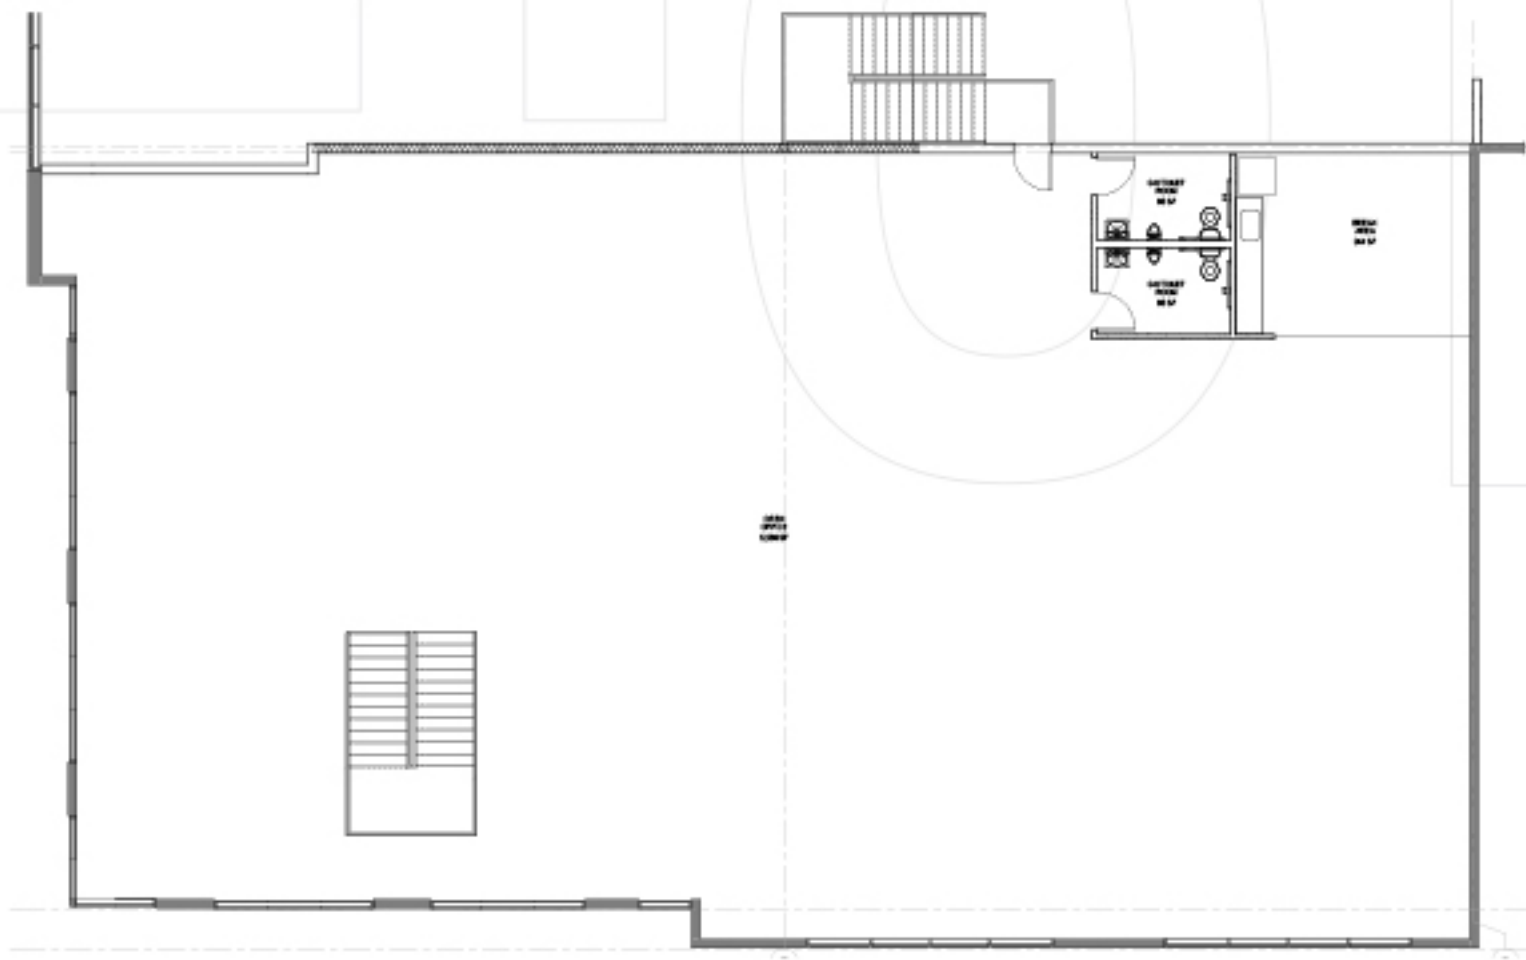

2101 FLOTILLA STREET
MONTEBELLO, CA

OFFICE - GROUND LEVEL: 6,272 SF

OFFICE - MEZZANINE LEVEL: 6,272 SF

TOTAL OFFICE: 12,544 SF